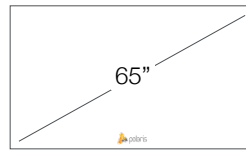

Polaris 65" Capacitive Touch Screen

Specs

Resolution	UD 3840x2160 @60Hz
Brightness	350cd/m2
Glass	Anti-glare
Viewing Angle	178'
Response Time	6ms
Operating Humidity	10- 90%
Operating Con	0C to 40C
Power Req	AC 100 to 240V, 50/60Hz
Power Max	300W
Power Standby	<0.5W
Touch	20 points , 1mm
Touch Technology	PCAP
Android	7.0, 2GB RAM, 16GB Storage
VESA	600 x 400, M8
Speakers	10W x 2 + 15W Sub
Input/Output	OPS PC Slot, VGA In, 2 x HDMI In, 1 x HDMI Out, 1 x AV In, 1 x Audio In, 1 x Audio Out, Optical In, 2 x USB Touch, 4 x USB 2.0, 1 x USB 3.0, Ethernet, RS232

Dimensions

Screen Dims	1493 (W) x 872 (H) x 88 (D)mm
Screen Weight	41kg
Packed Dims	1697 (W) x 1039 (H) x 220 (D)mm
Packed Weight	53kg

Included Extras

Accessories	Remote (w\Batteries), HDMI Cable, Slot-in WIFI module, USB touch cable, power cord & wall bracket
-------------	---